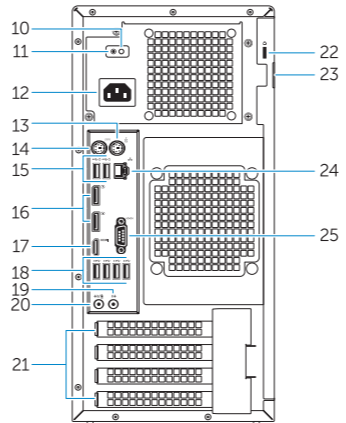

## Features

功能部件 | 功能 | 外觀 | 기능

- Power button
- Optical drive
- Optical drive (optional)
- Headphone connector
- Microphone connector
- USB 3.0 connectors
- USB 2.0 connector
- USB 2.0 connector with PowerShare
- Hard-drive activity light
- Power-supply diagnostic light
- Power-supply diagnostic button
- Power-cable connector
- PS/2 mouse connector